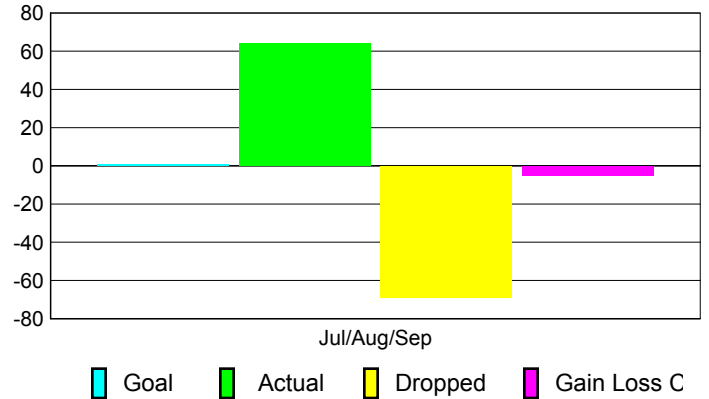

Membership Results 2010-2011

Goal, New, Dropped, Gain/Loss